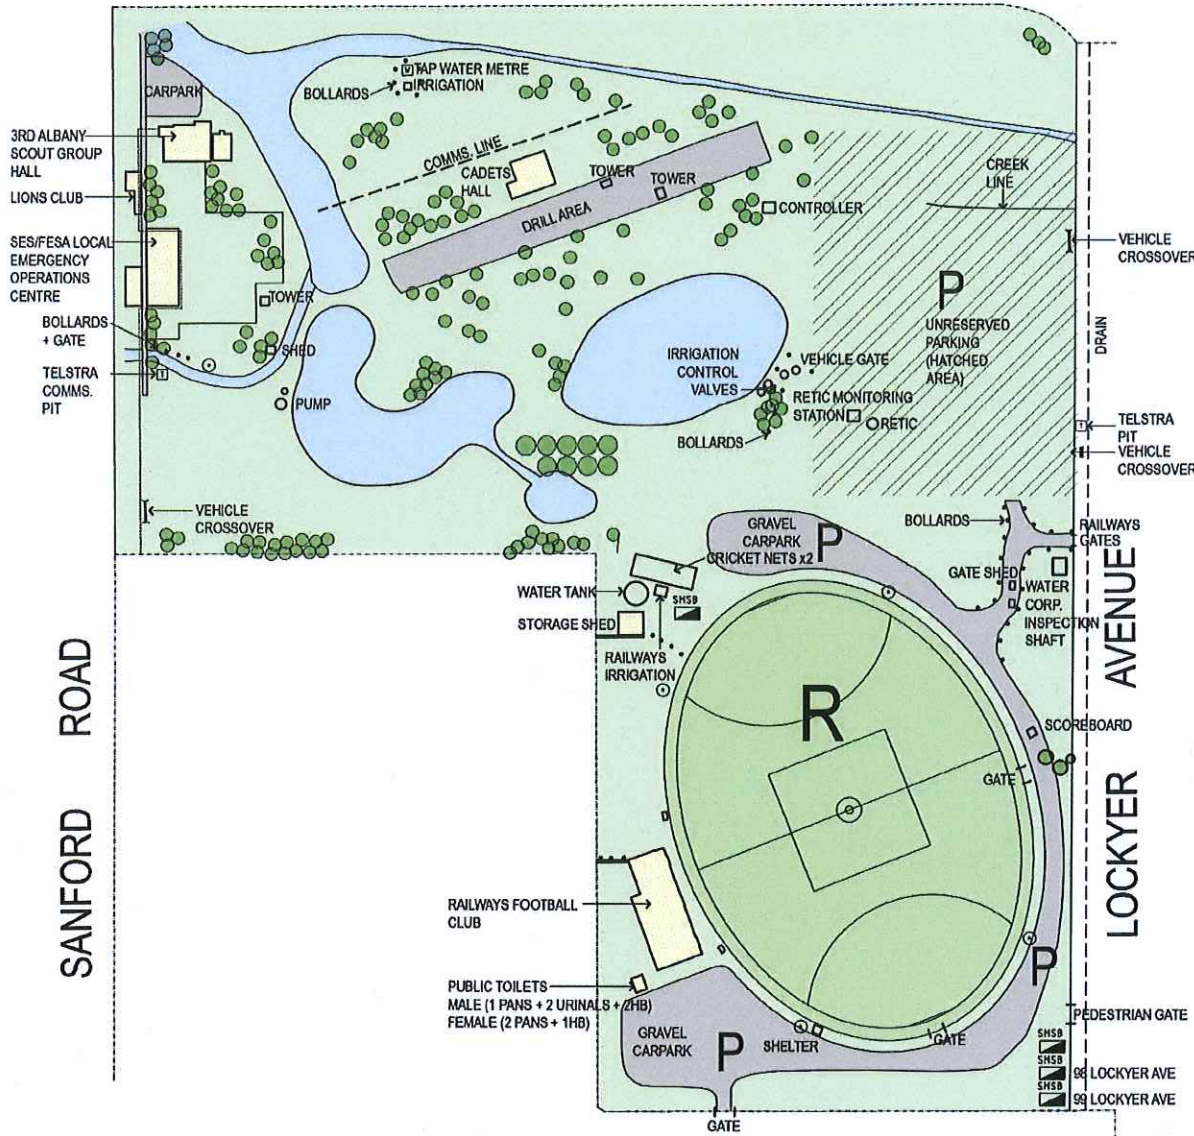

NORTH ROAD

SYMBOL KEY

⊙ 25M HIGH SPORTS LIGHTS (100 LUX)
ON LIGHTING CONTROL SYSTEM
BY COA

---P--- UNDERGROUND POWER CONDUIT

▨ BMSB BUILDING MAIN SWITCH BOARD
▨ SMSB SITE MAIN SWITCH BOARD
▨ SDB SITE DISTRIBUTION BOARD

⊕ WATER WATER

⊛ LIGHTS

⊙ COMMUNICATIONS CONDUIT

HWU HOT WATER UNIT

FHR FIRE HOSE REEL

WP WATERPROOF DOUBLE GPO

DOUBLE GPO

▽ MICROPHONE POINT

ⓔ EXIT

GRASS AREAS

PRIVATE AREAS

SEALED CAR PARK

CENTENNIAL PARK

CENTRAL PRECINCT

WINTER SPORTING FACILITIES

10M 30M 50M 100m

SCALE: @ A3