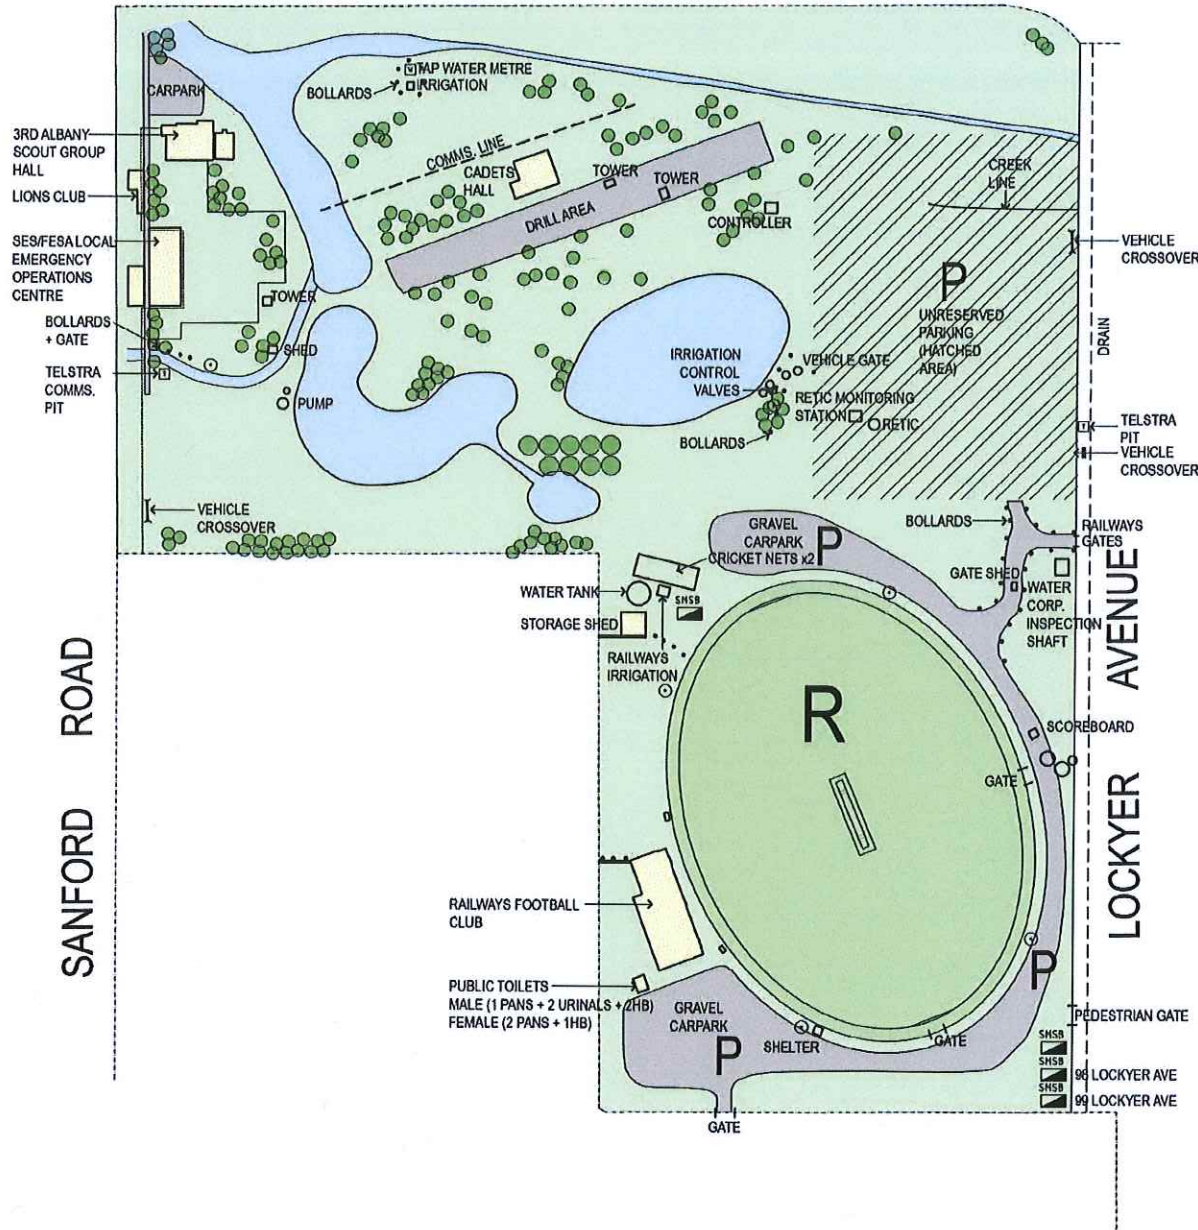

NORTH ROAD

SYMBOL KEY

- ⊙ 25M HIGH SPORTS LIGHTS (100 LUX) ON LIGHTING CONTROL SYSTEM BY COA
- P--- UNDERGROUND POWER CONDUIT
- ▨ BMSB BUILDING MAIN SWITCH BOARD
- ▨ SMSB SITE MAIN SWITCH BOARD
- ▨ SDB SITE DISTRIBUTION BOARD
- +
- ⊕ WATER
- ☼ LIGHTS
- ⊙ COMMUNICATIONS CONDUIT
- HWU HOT WATER UNIT
- FHR FIRE HOSE REEL
- WP WATERPROOF DOUBLE GPO
- DOUBLE GPO
- ▽ MICROPHONE POINT
- ⓔ EXIT
- GRASS AREAS
- PRIVATE AREAS
- SEALED CAR PARK

CENTENNIAL PARK

CENTRAL PRECINCT
SUMMER SPORTING FACILITIES